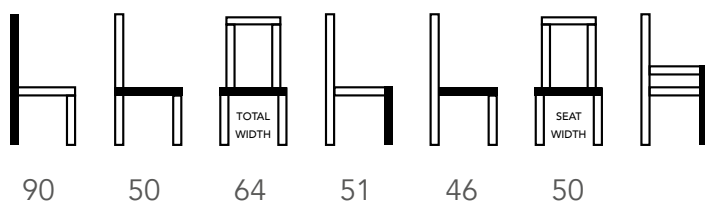

MODENA

Technical information

Extra images

MATEN / MEASUREMENTS

EXTRA INFO

MATERIALS

Frame	plywood and Metal
Zitting / Seat	HR 3532 30 mm + pocket 40 mm
Rug / Back	T1830 + pocket 20 mm

PACKING

Package	KARTON
Nr. of pcs	2
Size of package	HxWxD: 118x52x84 CM
Weight package	22 KG